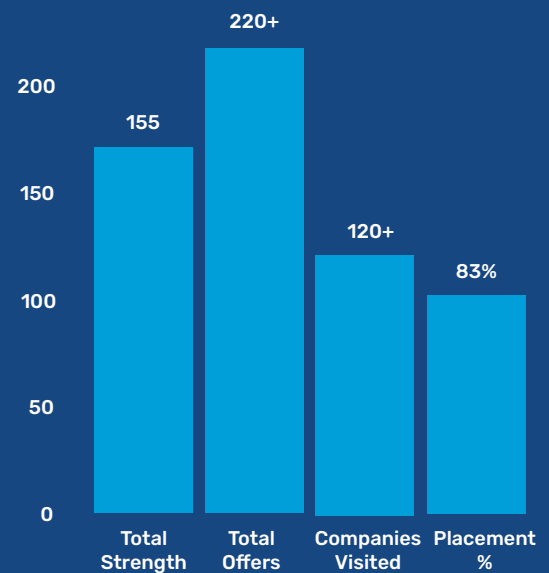

Placement Highlights (Batch 2021-22)

Min. CTC
Median
Average
Highest

Salary

- B.TECH MEDIAN: **16 LPA**
- B.TECH HIGHEST: **45 LPA**
- M.TECH MEDIAN: **25.5 LPA**
- M.TECH HIGHEST: **45 LPA**

Major Recruiters