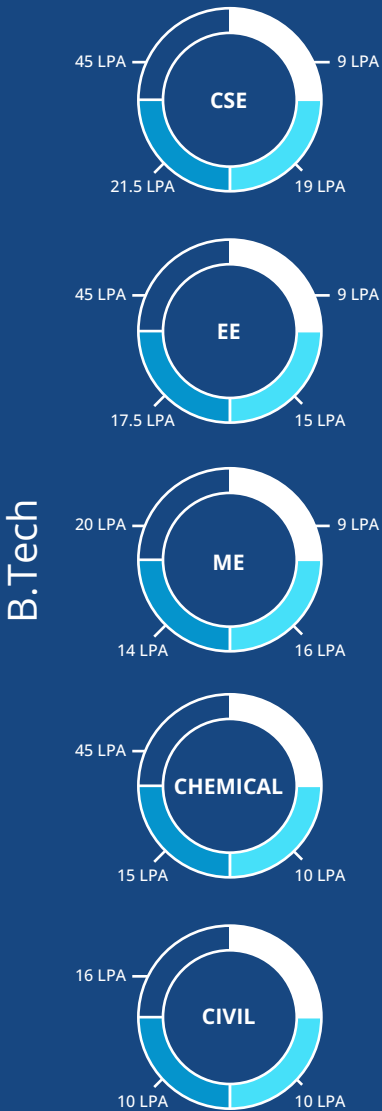

Placement Highlights (Batch 2021-22)

Min. CTC
Median
Average
Highest

Salary

- B.TECH MEDIAN: **16 LPA**
- B.TECH HIGHEST: **45 LPA**
- M.TECH MEDIAN: **25.5 LPA**
- M.TECH HIGHEST: **45 LPA**

Major Recruiters