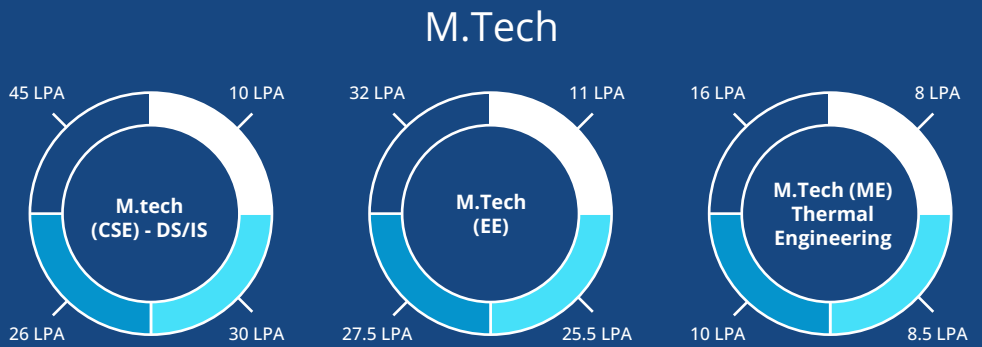

Placement Highlights (Batch 2021-22)

Min. CTC
Median
Average
Highest

Salary

- B.TECH MEDIAN: **16 LPA**
- B.TECH HIGHEST: **45 LPA**
- M.TECH MEDIAN: **25.5 LPA**
- M.TECH HIGHEST: **45 LPA**

Major Recruiters